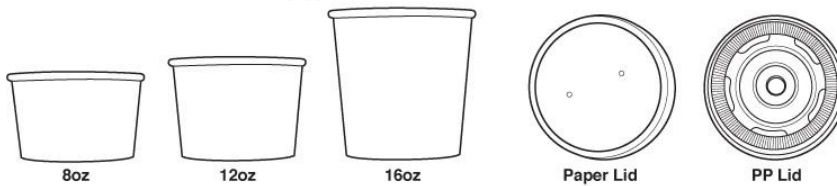

Code	Description Share Same Lids	Product Size (mm) Tdiam x Bdiam x H	Case Qty Packing
MPFC8	8oz Soup Cup	98 x 81 x 60	1000 pcs
MPFC12	12oz Soup Cup	98 x 81 x 70	1000 pcs
MPFC16B	16oz Soup Cup	98 x 75 x 99	1000 pcs

Premium Food Container Lid

Code	Description	Product Size (mm) Tdiam x Bdiam x H	Case Qty Packing
MLDS-826	8/12/16oz PP Lid	98	2000 pcs
MLDS-P826	8/12/16oz Paper Lid	98	1000 pcs