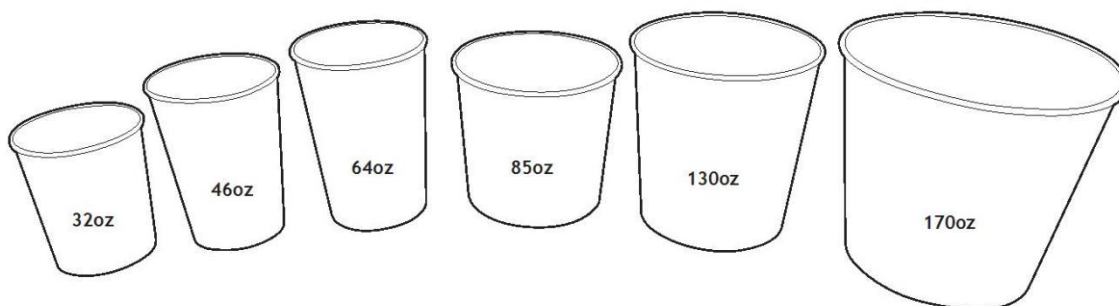

Custom printing available
 Optional transparency flat or dome lids

PET CLEAR PLASTIC CUPS

Code	Description	Product Size (mm) Tdiam x Bdiam x H	Case Qty Packing	Accomp Lids
MPET14	14oz PET Cup	98 x 65 x 106	1,000pcs	Flat / Dome
MPET16	16oz PET Cup	98 x 65 x 120	1,000pcs	Flat / Dome
MPET22	22oz PET Cup	98 x 67 x 150	1,000pcs	Flat / Dome

Custom printing available
 Optional transparency flat or dome lids

Paper Buckets

Paper Buckets

Round Paper Bucket containers for every occasions, from Popcorn to fast food systems purposes. Sizes range from small 32oz to jumbo large 170oz. Available in full OFFSET or FLEXO colours.