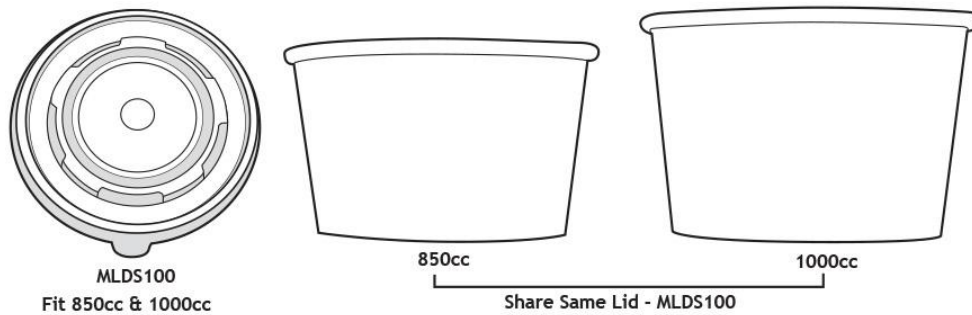

DESSERT CONTAINER

Code	Description	Product Size (mm) Tdiam x Bdiam x H	Case Qty Packing	Accomp Lids
PPIC-5	5oz Container	80 x 67 x 51	1000 pcs	MLDS12
PPIC-8	8oz Container	97 x 80 x 60	1000 pcs	MLDS24
PPIC-10	10oz Container	97 x 75 x 68	1000 pcs	MLDS24
PPIC-12	12oz Container	104 x 80 x 77	1000 pcs	MLDS32

www.packadz.com.sg

INNER BOWL TRAY WITH LIDS

Item Code	IBTL (Inner Bowl Tray with Lids)
Description	PP Tray with Lids
Size (Lids & Base)	1. Close Size: Diameter 162mm x 42mm (H) 2. Open Size: Diameter 332mm x 30mm (H)
Material, Thickness & Color	PP 0.50mm (Natural)
Weight	Approx: 13g ~ 15g
Standard Packing	1000pcs per ctn