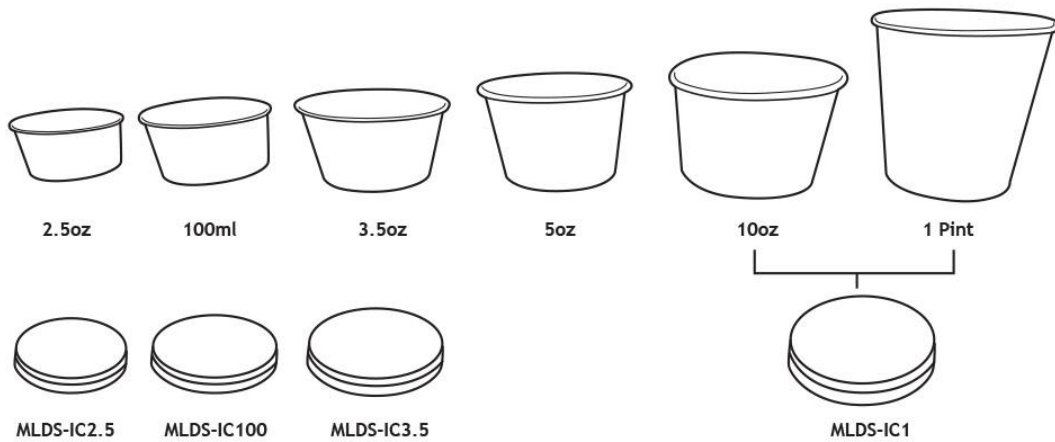

Code	Description Share Same Lids	Product Size (mm) Tdiam x Bdiam x H	Case Qty Packing
MPFC8	8oz Soup Cup	98 x 81 x 60	1000 pcs
MPFC12	12oz Soup Cup	98 x 81 x 70	1000 pcs
MPFC16B	16oz Soup Cup	98 x 75 x 99	1000 pcs

Premium Food Container Lid

Code	Description	Product Size (mm) Tdiam x Bdiam x H	Case Qty Packing
MLDS-826	8/12/16oz PP Lid	98	2000 pcs
MLDS-P826	8/12/16oz Paper Lid	98	1000 pcs

Strong and durable

Inside PE coated

Food Grade Paper for
safety use

PAPER ICE CREAM CONTAINERS

Code	Description	Packing	Quantity / Sleeve	Carton Dimension	Accomp Lids
MAIC-1P	1 Pint Ice Cream Container	720 pcs per carton	24 bags x 30 pcs	59 cm x 38cm x 43 cm	MLDS-IC1
MAIC-10	10oz Ice Cream Container	816 pcs per carton	24 bags x 34 pcs	59 cm x 38cm x 43 cm	MLDS-IC1
MAIC-5	5oz Ice Cream Container	1280 pcs per carton	32 bags x 40 pcs	59 cm x 38cm x 43 cm	n/a
MAIC3.5	3.5oz Ice Cream Container	1680 pcs per carton	40 bags x 42 pcs	59 cm x 38cm x 43 cm	MLDS-IC3.5
MAIC-100	100ml Ice Cream Container	2200 pcs per carton	50 bags x 44 pcs	59 cm x 38cm x 43 cm	MLDS-IC100
MAIC-2.5	2.5oz Ice Cream Container	2000 pcs per carton	50 bags x 40 pcs	59 cm x 38cm x 43 cm	MLDS-IC2.5

Code	Description	Packing	Quantity / Sleeve	Carton Dimension
MLDS-IC1	PP Lid to fit 1 Pint and 10oz ice cream Containers	360 pcs per carton	1 bag x 360 pcs	35 cm x 43 cm x 35 cm
MLDS-IC3.5	PP lid to fit 3.5oz ice cream Containers with scoop	1000 pcs per carton	20 bags x 50 pcs	44 cm x 35 cm x 36 cm
MLDS-IC100	PP lid to fit 100ml ice cream Containers with scoop	1920 pcs per carton	48 bags x 40 pcs	59 cm x 38cm x 43 cm
MLDS-IC2.5	PP lid to fit 2.5oz ice cream Containers with scoop	1920 pcs per carton	48 bags x 40 pcs	59 cm x 38cm x 43 cm