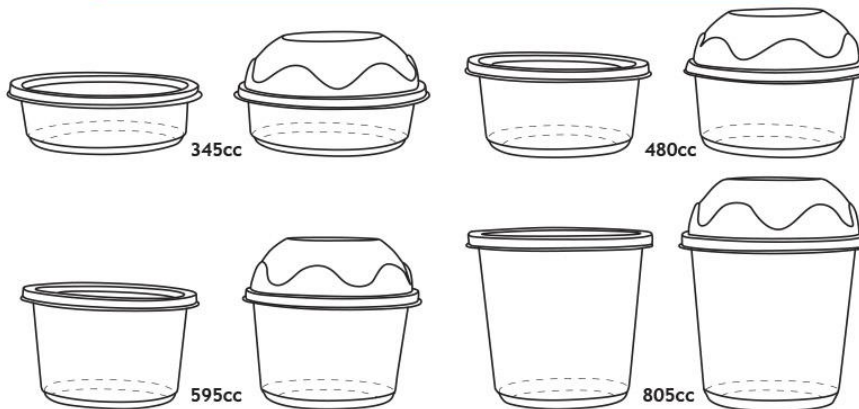

Code	Description	Product Size (mm) Tdiam x Bdiam x H	Case Qty Packing	Accomp Lids
MR345	345cc	117 x 98 x 43	500pcs	Flat / Dome
MR480	480cc	117 x 98 x 62	500pcs	Flat / Dome
MR595	595cc	117 x 98 x 78	500pcs	Flat / Dome
MR805	805cc	117 x 98 x 109	500pcs	Flat / Dome

Custom printing available
Optional transparency flat or dome lids