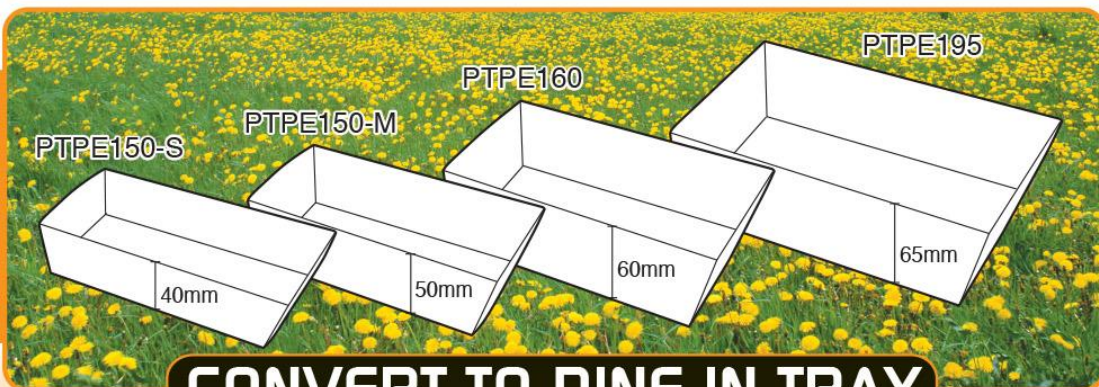

+65 6513 6936 adz@packadz.com.sg

www.packadz.com.sg

PE COATED LUNCH BOX

Paper Lunch Boxes with high quality inner PE (Polyethylene) Coating, ideal for all forms of catering food takeaways with bottom side seal grease/leak proof feature.

Ideal for Fast Food, Cafeterias, Snacks and Bakeries.

	Small	Medium	Large	Xlarge
Code	PLBX150-S	PLBX150-M	PLBX160	PLBX-195
Packing(pcs) Per Case	800 pieces	600 pieces	400 pieces	200 pieces
Length	150mm	150mm	160mm	195mm
Width	90mm	90mm	114mm	140mm
Height	40mm	50mm	60mm	65mm