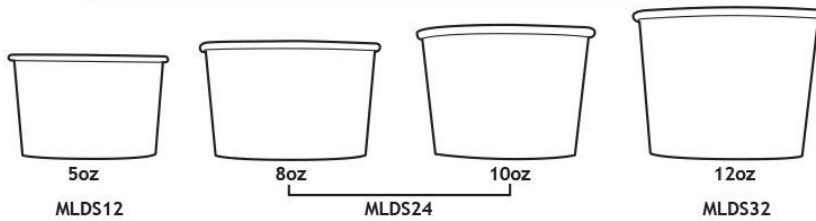

DESSERT CONTAINER

Code	Description	Product Size (mm) Tdiam x Bdiam x H	Case Qty Packing	Accomp Lids
PPIC-5	5oz Container	80 x 67 x 51	1000 pcs	MLDS12
PPIC-8	8oz Container	97 x 80 x 60	1000 pcs	MLDS24
PPIC-10	10oz Container	97 x 75 x 68	1000 pcs	MLDS24
PPIC-12	12oz Container	104 x 80 x 77	1000 pcs	MLDS32

www.packadz.com.sg

INNER BOWL TRAY WITH LIDS

Item Code	IBTL (Inner Bowl Tray with Lids)
Description	PP Tray with Lids
Size (Lids & Base)	1. Close Size: Diameter 162mm x 42mm (H) 2. Open Size: Diameter 332mm x 30mm (H)
Material, Thickness & Color	PP 0.50mm (Natural)
Weight	Approx: 13g ~ 15g
Standard Packing	1000pcs per ctn