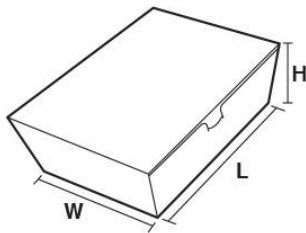

Code	Description	Packing	Quantity / Sleeve	Carton Dimension
MLDS-IC1	PP Lid to fit 1 Pint and 10oz ice cream Containers	360 pcs per carton	1 bag x 360 pcs	35 cm x 43 cm x 35 cm
MLDS-IC3.5	PP lid to fit 3.5oz ice cream Containers with scoop	1000 pcs per carton	20 bags x 50 pcs	44 cm x 35 cm x 36 cm
MLDS-IC100	PP lid to fit 100ml ice cream Containers with scoop	1920 pcs per carton	48 bags x 40 pcs	59 cm x 38cm x 43 cm
MLDS-IC2.5	PP lid to fit 2.5oz ice cream Containers with scoop	1920 pcs per carton	48 bags x 40 pcs	59 cm x 38cm x 43 cm

+65 6513 6936 adz@packadz.com.sg

www.packadz.com.sg

PE COATED LUNCH BOX

Paper Lunch Boxes with high quality inner PE (Polyethylene) Coating, ideal for all forms of catering food takeaways with bottom side seal grease/leak proof feature.

Ideal for Fast Food, Cafeterias, Snacks and Bakeries.

	Small	Medium	Large	Xlarge
Code	PLBX150-S	PLBX150-M	PLBX160	PLBX-195
Packing(pcs) Per Case	800 pieces	600 pieces	400 pieces	200 pieces
Length	150mm	150mm	160mm	195mm
Width	90mm	90mm	114mm	140mm
Height	40mm	50mm	60mm	65mm