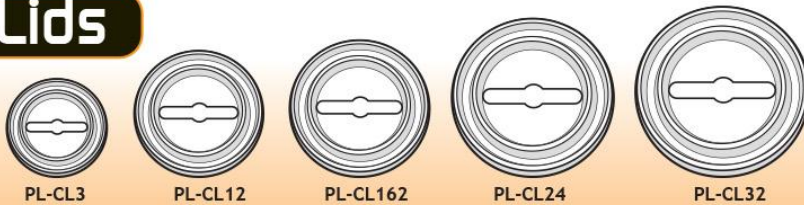

Cold Cup Lids

Code	Description	Case Qty Packing	Case Cube (Cu. Meter)	Fit Size (Diameter)
PL-CL3	Lids to fit PCC3	2000 pcs	0.02787	59-60mm
PL-CL12	Lids to fit PCC8 / 12	2000 pcs	0.06498	80-81mm
PL-CL162	Lids to fit PCC9 / 10 / 16 / 22	2000 pcs	0.07430	90-91mm
PL-CL24	Lids to fit PCC24	2000 pcs	0.10353	95-96mm
PL-CL32	Lids to fit PCC32	1000 pcs	0.05566	104-106mm