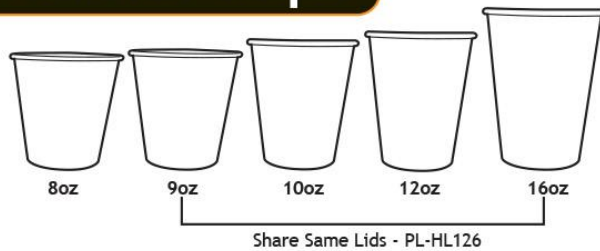

Double Wall Hot Cups

Give your customers a more premium feel to the classic Hot Paper Cup with the Double Wall Cup range. Air barrier between the inner single wall paper and the gloss or matte covered outer wrapper for better insulation on hot beverages, manufactured in 2 separate converting processes. The outer wall has the option of a more premium printability surface, ideal for enhancing further design details, giving the beverage a more premium look and taste.

Share Same Lids - PL-HL126

PL-HL8

PL-HL126

(see reverse)

* Available Travel Sip Lids to fit all sizes - White or Black.

Code	Description	Product Size (mm) Tdiam x Bdiam x H	Case/Sleeve Qty Packing	Case Cube (Cu. Meter)	Accomp Lids
PHC-8DW	8oz Double Wall Hot Cup	81 x 58 x 90	1000/25	0.14964	PL-HL8
PHC-9DW	9oz Double Wall Hot Cup	90 x 55 x 90	500/25	0.05900	PL-HL126
PHC-10DW	10oz Double Wall Hot Cup	90 x 58 x 98	500/25	0.08453	PL-HL126
PHC-12DW	12oz Double Wall Hot Cup	90 x 60 x 108	500/25	0.09308	PL-HL126
PHC-16DW	16oz Double Wall Hot Cup	90 x 60 x 129	500/20	0.01242	PL-HL126

Cup Carrier Tray

Eco friendly paper cup carrier trays in both foldable split 2x2, or molded pulp tray in 2x2 or 2x1.

Custom printing available for paper fold tray.

Single Wall Hot Cups

Classic hot beverages Paper Cups, in high quality single wall paper boards. Customisable prints for cafes or choose from our popular generic themed prints.

*Available Travel Sip Lids to fit all sizes - White or Black.

Code	Description	Product Size (mm) Tdiam x Bdiam x H	Case/Sleeve Qty Packing	Case Cube (Cu. Meter)	Accomp Lids
PHC-8SW	8oz Single Wall Hot Cup	81 x 58 x 90	1000/50	0.05988	PL-HL8
PHC-9SW	9oz Single Wall Hot Cup	90 x 55 x 90	1000/50	0.09919	PL-HL126
PHC-10SW	10oz Single Wall Hot Cup	90 x 58 x 98	1000/50	0.08687	PL-HL126
PHC-12SW	12oz Single Wall Hot Cup	90 x 60 x 108	1000/50	0.100418	PL-HL126
PHC-16SW	16oz Single Wall Hot Cup	90 x 60 x 129	1000/50	0.09126	PL-HL126