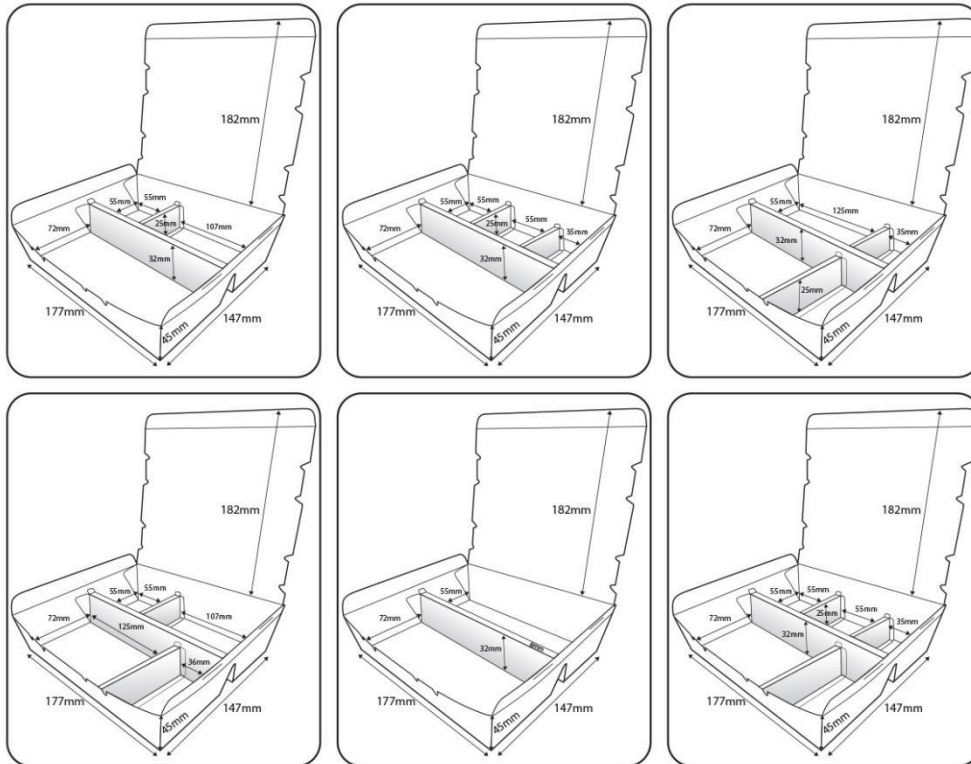

Code	
Packing (pcs) Per Case	500 pieces
Length	177mm
Width	147mm
Height	45mm