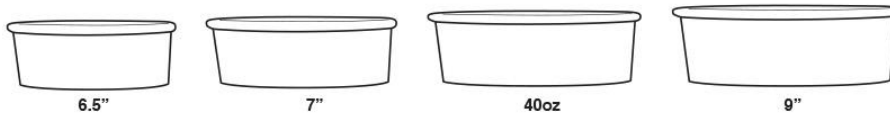

Code	Description	Product Size (mm) Tdiam x Bdiam x H	Case Qty Packing
PDPE-BKT6	6.5" Shallow Bucket	165 x 147 x 64	300 pcs (50pcs x 6slvs)
PDPE-BKT7	7" Shallow Bucket	175 x 148 x 68	
PDPE-BKT40oz	40oz Shallow Bucket	185 x 158 x 68	
PDPE-BKT9	9" Shallow Bucket	225 x 197 x 75